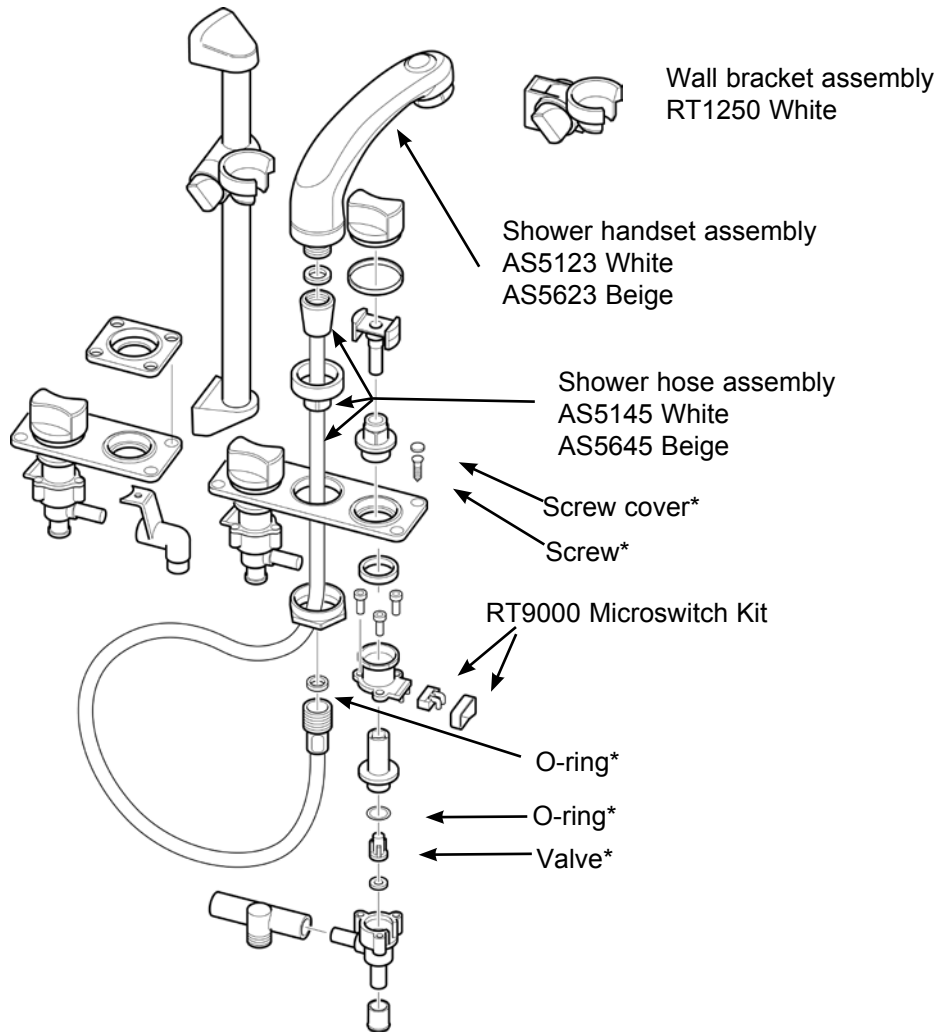

Accessories

RT1250 Shower Wall Bracket
(for use with RT2500)

RT9000 Replacement Microswitch Kit

WF1530 Silverised Carbon Water Filter
(inline)

Service Kits

AK5030 Service Kit with Complete Set of Serviceable Parts for Elegance Faucets, Showers & Swim 'N' Rinse

Qty	Containing
5	O-ring (Combo showerhead* Tee-piece)
4	Screw No.6 csk
2	O-rings (control unit)
2	Valve washers
1	O-ring (tap outlet)
4	Screw covers white
6	Screw covers beige
6	Large screw covers white (Swim 'N' Rinse only)

AS5123 Shower Handset/Spout Assembly White

AS5133 Replacement Handset/Spout 1/2" Threaded (White)

AS5145 Shower Hose Assembly White (1.5 m)

AS5623 Shower Handset/Spout Assembly Beige

AS5645 Shower Hose Assembly Beige (1.5 m)

Service Kits

AK5030 Service Kit with Complete Set of Serviceable Parts for Elegance Faucets & Showers

Qty	Containing
5	O-ring (combo showerhead * Tee-piece)
4	Screw no.6 csk
4	Screw no.6 pan head
2	O-rings (control unit)
2	Valve washers
1	O-ring (tap outlet)
4	Screw covers white
4	Screw covers beige
6	Large screw covers white (Swim 'N' Rinse only)