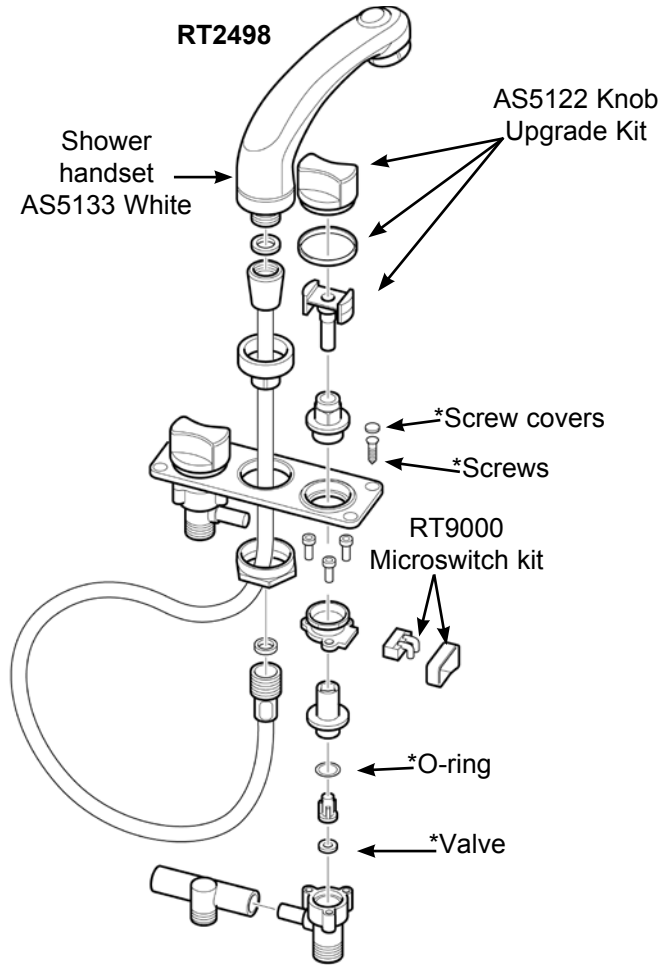

Swim 'N' Rinse Transom Showers

AS5122 Control Knob Upgrade Kit White (Mk 2)

Qty	Containing
2	Knobs
1	O-ring (blue)
1	O-ring (red)
2	Drive spindles

AS5133 Shower Handset/Spout (1/2" BSP) White

AS5147 Hose Assembly for Swim 'N' Rinse (7 ft/2.1 m) - includes hose and hose connectors for 12mm shower models

AS5149 Hose Connectors White Swim 'N' Rinse Showers

AS5148 Hose for Swim 'N' Rinse (7 ft/2.1 m) for 1/2" shower models

AS5626 Control Knob Upgrade Kit Beige (Mk 2)

Qty	Containing
2	Knobs
1	O-ring (blue)
1	O-ring (red)
2	Drive spindles

RT1750 Riser Bar

Faucets - Tough, Lightweight ABS Range

Elegance Combo Faucet/Shower Mk 3 (1/2" Threaded Connections)

Cold Only: RT1470; Mixer: RT2498

Combined Model with Faucet and Shower Functions

Note* Contained in Service Kit AK5030

Service Kits

AK5030 Service Kit with Complete Set of Serviceable Parts for Elegance Faucets & Showers

Qty	Containing
5	O-ring (combo showerhead * Tee-piece)
4	Screw no.6 csk
4	Screw no.6 pan head
2	O-rings (control unit)
2	Valve washers
1	O-ring (tap outlet)
4	Screw covers white
4	Screw covers beige
6	Large screw covers white (Swim 'N' Rinse only)