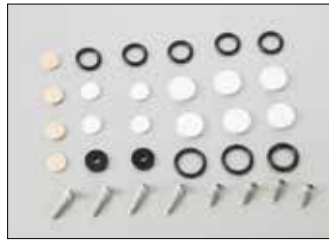

Faucets - Tough, Lightweight ABS Range

**Elegance Combo Faucet/Shower Mk 3
(1/2" Threaded Connections)**

Cold Only: RT1470; Mixer: RT2498

Combined Model with Faucet and Shower Functions

AK5030